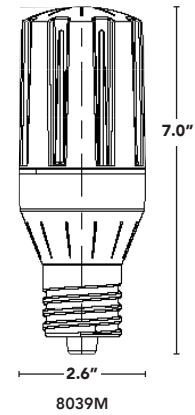

BOLLARD

PART #	UPC	REPLACES	WATTAGE	LUMENS	FLEXCOLOR	BASE	DLC CODE
LED-8037E345-A	844006059378	50W	11W	1550/1610/1650	3000K/4000K/5000K	E26	N/A
LED-8038E345-A	844006059392	70W	14W	1850/1950/1990	3000K/4000K/5000K	E26	N/A
LED-8039E345-A	844006059415	100W	18W	2450/2560/2610	3000K/4000K/5000K	E26	N/A
LED-8039M345-A	844006059439	100W	18W	2450/2560/2610	3000K/4000K/5000K	EX39	P1E5A4JY
LED-8039E345D-A	844006077259	100W	18W	2450/2560/2610	3000K/4000K/5000K	E26	N/A
LED-8039M345D-A	844006077273	100W	18W	2450/2560/2610	3000K/4000K/5000K	EX39	POEXL5QT

🇨🇦 347 VOLT OPTIONS FOR CANADA 🇨🇦

PART #	UPC	REPLACES	WATTAGE	LUMENS	FLEXCOLOR	BASE	DLC CODE
LED-8037E345C-A	844006059385	50W	11W	1550/1610/1650	3000K/4000K/5000K	E26	N/A
LED-8038E345C-A	844006059408	70W	14W	1850/1950/1990	3000K/4000K/5000K	E26	N/A
LED-8039E345C-A	844006059422	100W	18W	2450/2560/2610	3000K/4000K/5000K	E26	N/A
LED-8039M345C-A	844006059446	100W	18W	2450/2560/2610	3000K/4000K/5000K	EX39	P6QZD1X9
LED-8039E345CD-A	844006077266	100W	18W	2450/2560/2610	3000K/4000K/5000K	E26	N/A
LED-8039M345CD-A	844006077280	100W	18W	2450/2560/2610	3000K/4000K/5000K	EX39	PVGU06HS