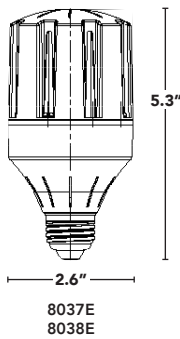

BOLLARD

PART #	UPC	REPLACES	WATTAGE	LUMENS	FLEXCOLOR	BASE	DLC CODE
LED-8037E345-A	844006059378	50W	11W	1550/1610/1650	3000K/4000K/5000K	E26	N/A
LED-8038E345-A	844006059392	70W	14W	1850/1950/1990	3000K/4000K/5000K	E26	N/A
LED-8039E345-A	844006059415	100W	18W	2450/2560/2610	3000K/4000K/5000K	E26	N/A
LED-8039M345-A	844006059439	100W	18W	2450/2560/2610	3000K/4000K/5000K	EX39	P1E5A4JY
LED-8039E345D-A	844006077259	100W	18W	2450/2560/2610	3000K/4000K/5000K	E26	N/A
LED-8039M345D-A	844006077273	100W	18W	2450/2560/2610	3000K/4000K/5000K	EX39	POEXL5QT

🇨🇦 347 VOLT OPTIONS FOR CANADA 🇨🇦

PART #	UPC	REPLACES	WATTAGE	LUMENS	FLEXCOLOR	BASE	DLC CODE
LED-8037E345C-A	844006059385	50W	11W	1550/1610/1650	3000K/4000K/5000K	E26	N/A
LED-8038E345C-A	844006059408	70W	14W	1850/1950/1990	3000K/4000K/5000K	E26	N/A
LED-8039E345C-A	844006059422	100W	18W	2450/2560/2610	3000K/4000K/5000K	E26	N/A
LED-8039M345C-A	844006059446	100W	18W	2450/2560/2610	3000K/4000K/5000K	EX39	P6QZD1X9
LED-8039E345CD-A	844006077266	100W	18W	2450/2560/2610	3000K/4000K/5000K	E26	N/A
LED-8039M345CD-A	844006077280	100W	18W	2450/2560/2610	3000K/4000K/5000K	EX39	PVGU06HS